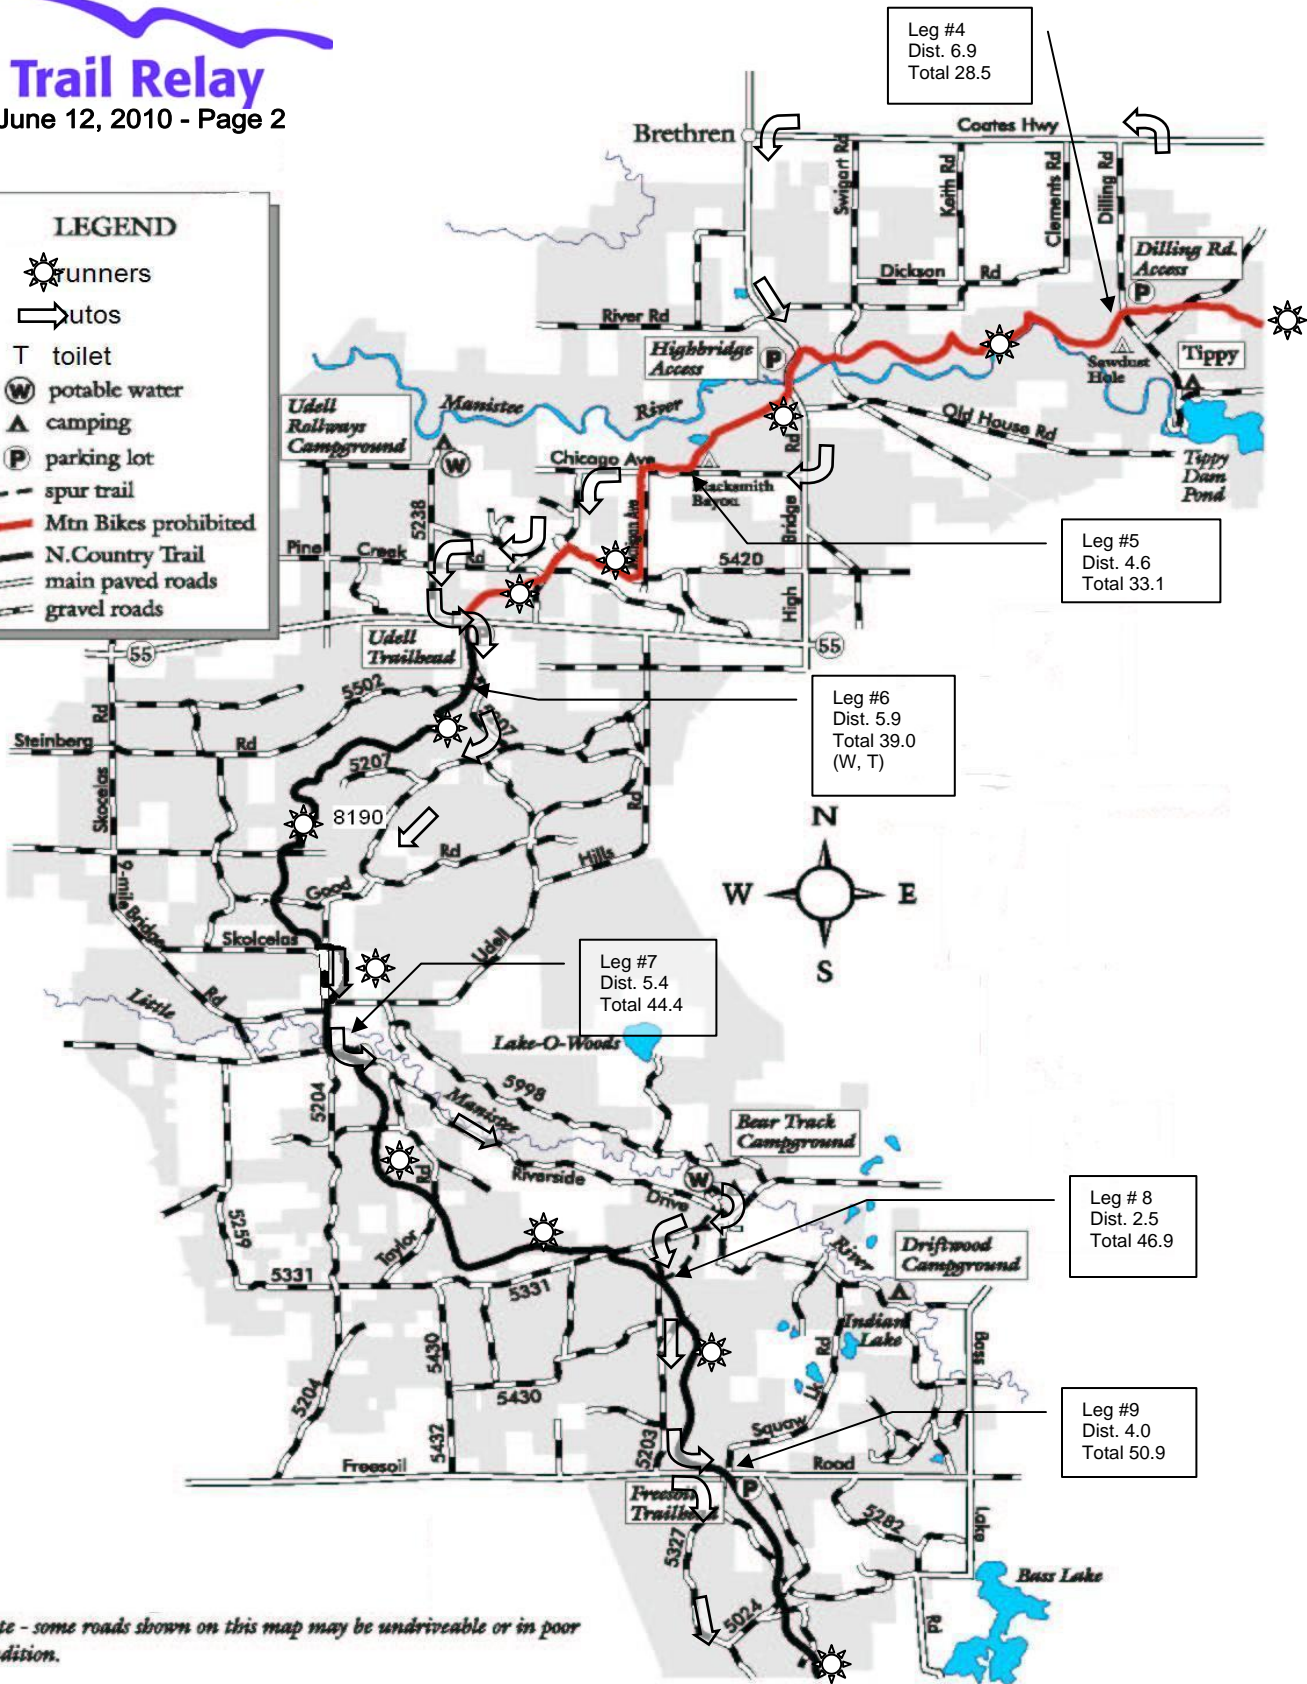

Trail Relay

June 12, 2010 - Page 2

LEGEND

-  runners
-  autos
-  toilet
-  potable water
-  camping
-  parking lot
-  spur trail
-  Mtn Bikes prohibited
-  N. Country Trail
-  main paved roads
-  gravel roads

Note - some roads shown on this map may be undriveable or in poor condition.